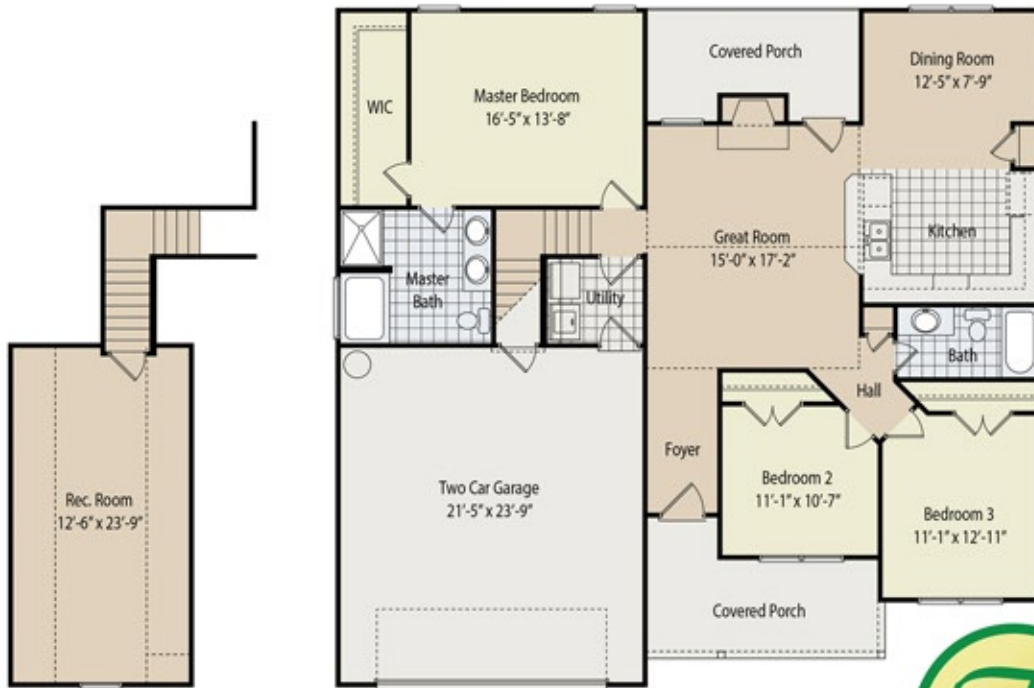

# THE LILLINGTON

HEATED SQ. FT.	1530
REC ROOM HEATED	319
PORCHES	241
GARAGE	528

**FREEDOM  
FAMILY  
HOMES**

“WE BUILD ON YOUR LOT”

**(910) 892-9116**

WWW.FREEDOMFAMILYHOMES.COM

534 E. JACKSON BLVD. ERWIN, NC 28339

FIREPLACE, REAR DECKS, GRANITE COUNTER TOPS, HARDWOOD FLOORS, AND CERAMIC TILE ARE NOT INCLUDED IN BASE PRICE OF HOME.