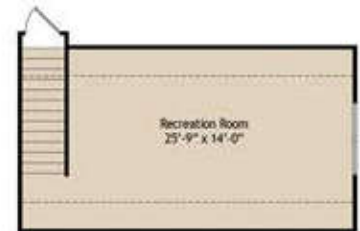

# THE HAMPSHIRE

1ST FLOOR PLAN

2ND FLOOR PLAN

1ST FLOOR HEATED SQ. FT.	1795
2ND FLOOR HEATED	386
TOTAL HEATED	2181
PORCH	107

**FREEDOM  
FAMILY  
HOMES**

“WE BUILD ON YOUR LOT”

**(910) 892-9116**

WWW.FREEDOMFAMILYHOMES.COM

534 E. JACKSON BLVD. ERWIN, NC 28339

FIREPLACE, REAR DECKS, GRANITE COUNTER TOPS, HARDWOOD FLOORS, AND CERAMIC TILE ARE NOT INCLUDED IN BASE PRICE OF HOME.