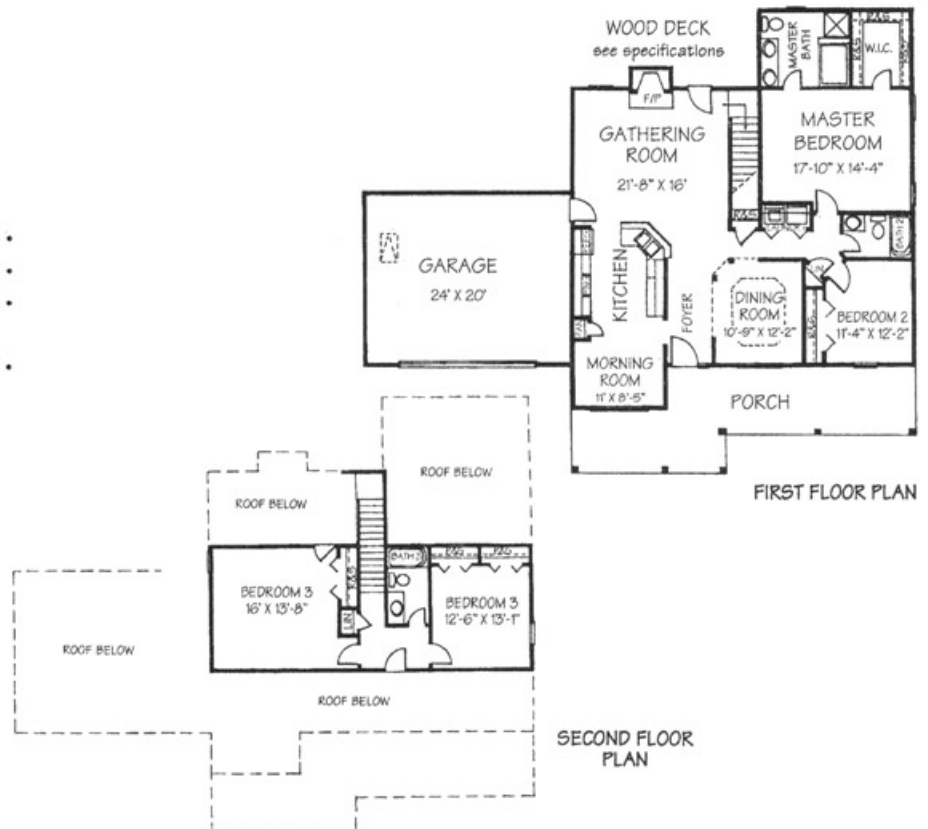

The Winston

1st. Floor 1480 Sq. Ft.
 2nd. Floor 600 Sq. Ft.
 Total Heated 2086 Sq. Ft.
 Garage 480 Sq. Ft.

P. O. Box 608 • Dunn, North Carolina 28335 • (910) 892-1231