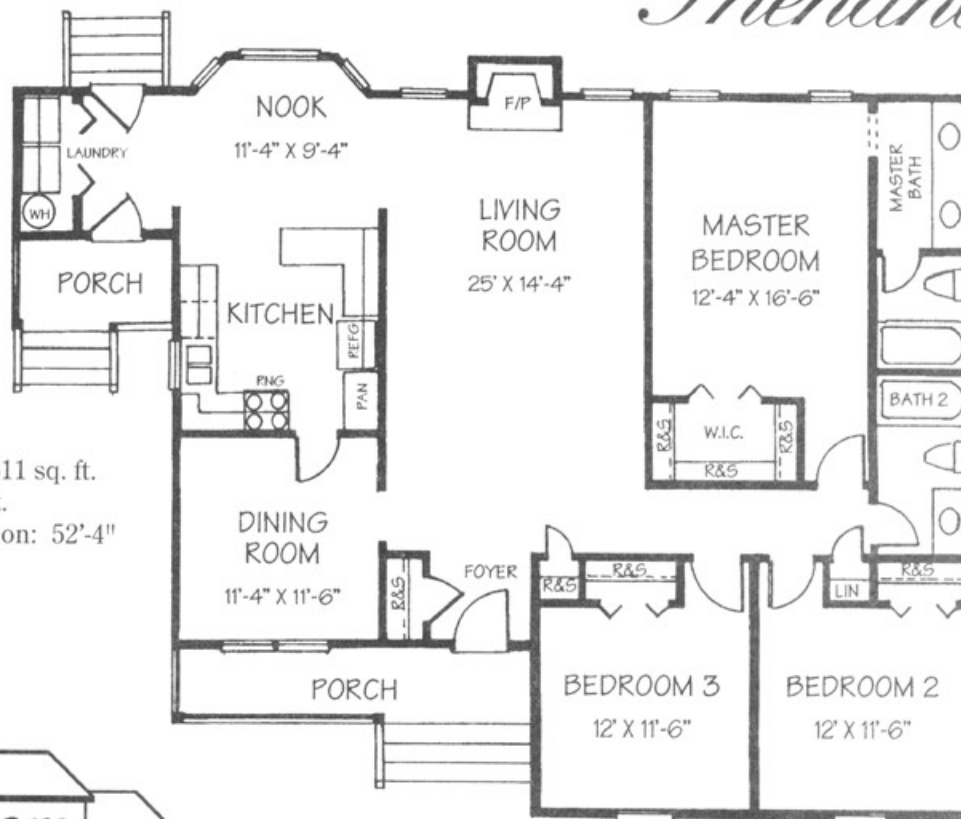

The Shenandoah

Heated Area: 1611 sq. ft.
 Porch: 125 sq. ft.
 Overall Dimension: 52'-4"