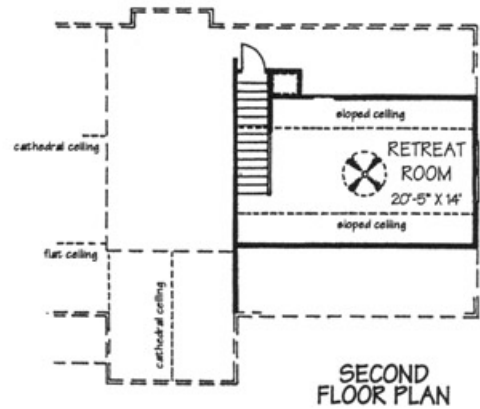

The Hartford

Heated Sq. Ft. 1 st Floor	1835
Retreat Room	353
Total Heated	2188
Garage	580

P. O. Box 608 • Dunn, North Carolina 28335 • (910) 892-9116