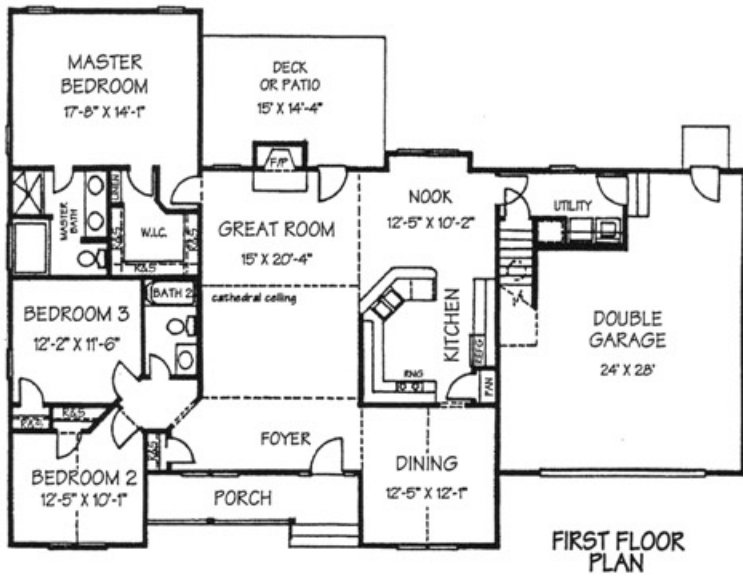

The Hartford

Heated Sq. Ft. 1 st Floor	1835
Retreat Room	353
Total Heated	2188
Garage	580

P. O. Box 608 • Dunn, North Carolina 28335 • (910) 892-9116