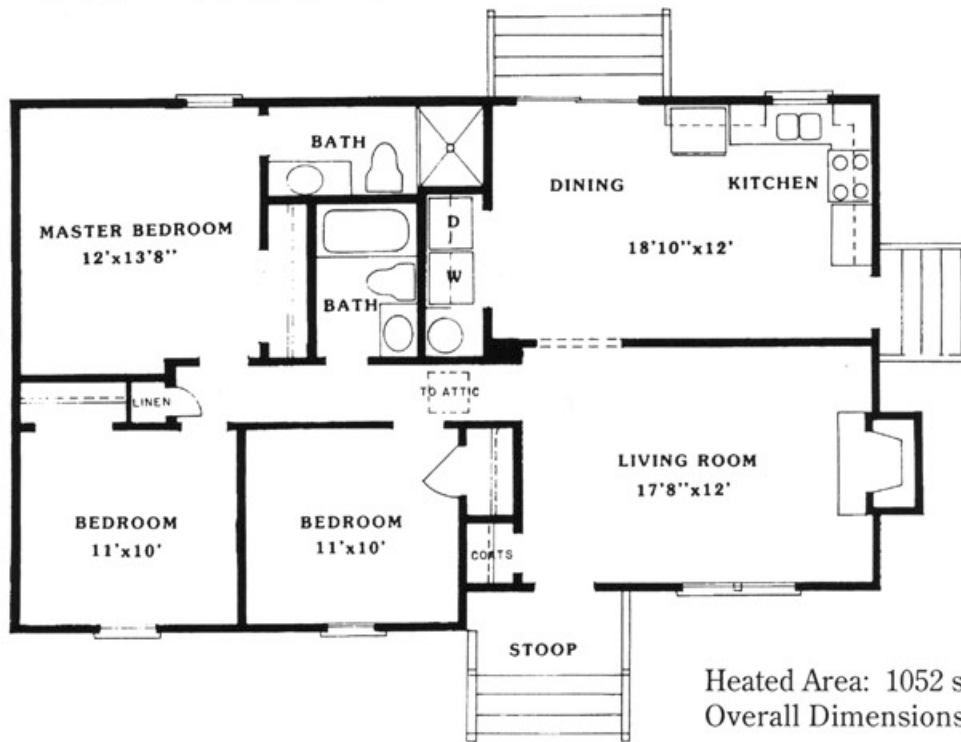

The Hamilton

Heated Area: 1052 sq. ft.
 Overall Dimensions: 42' X 26'