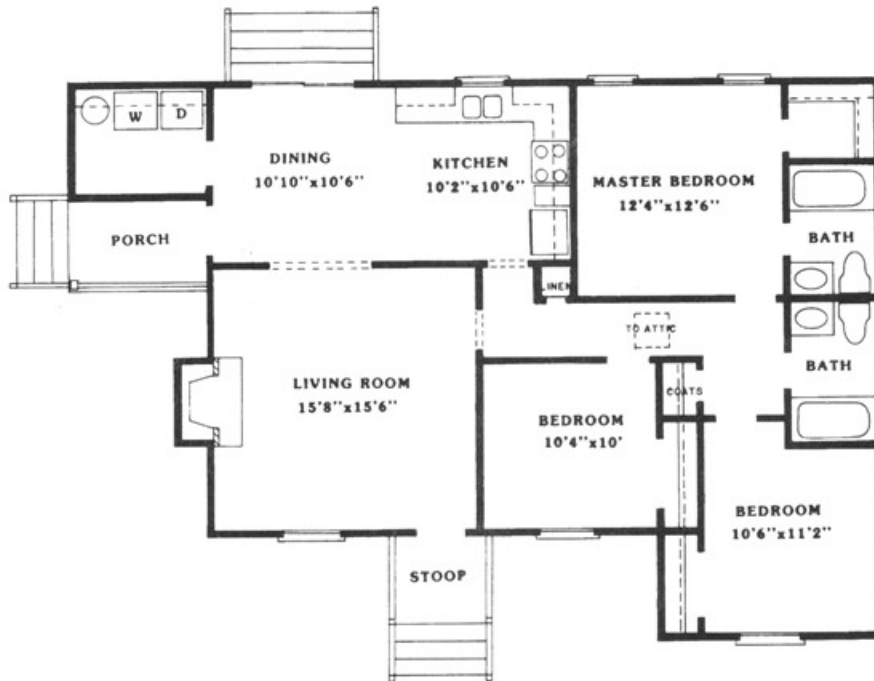

The Concord

Heated Area: 1145 sq. ft.
 Porch: 40 sq. ft.
 Overall Dimension: 47'-0"