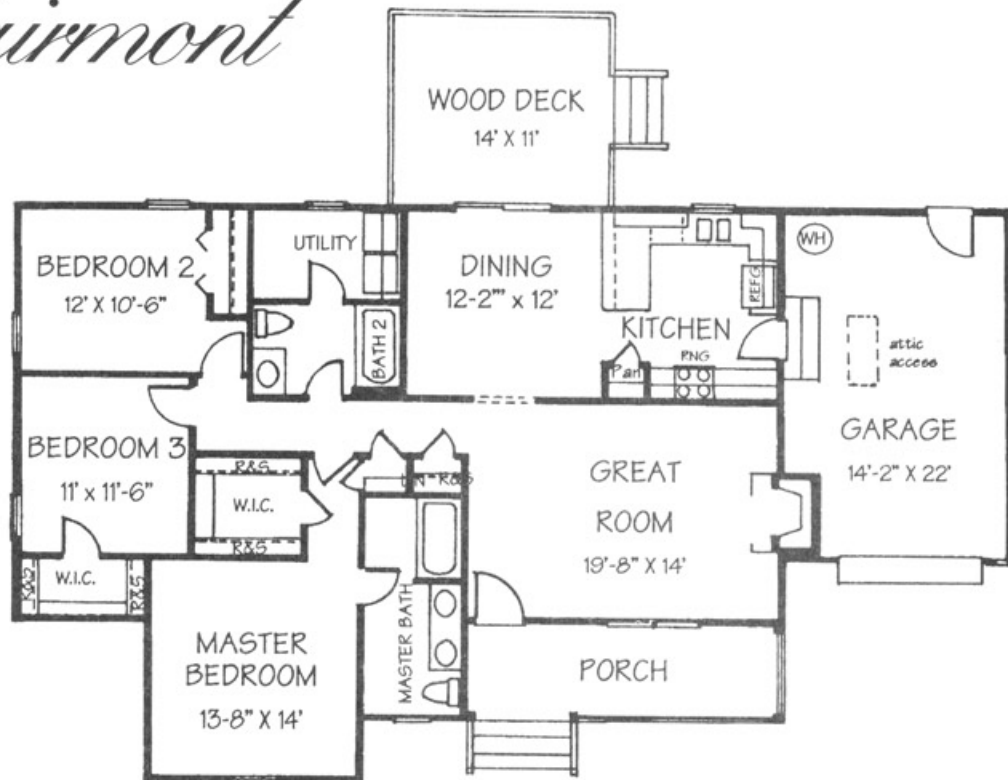

The Clairmont

Heated sq. ft.	1414
Front Dimension	47'8"
Garage, Porch & Deck	596