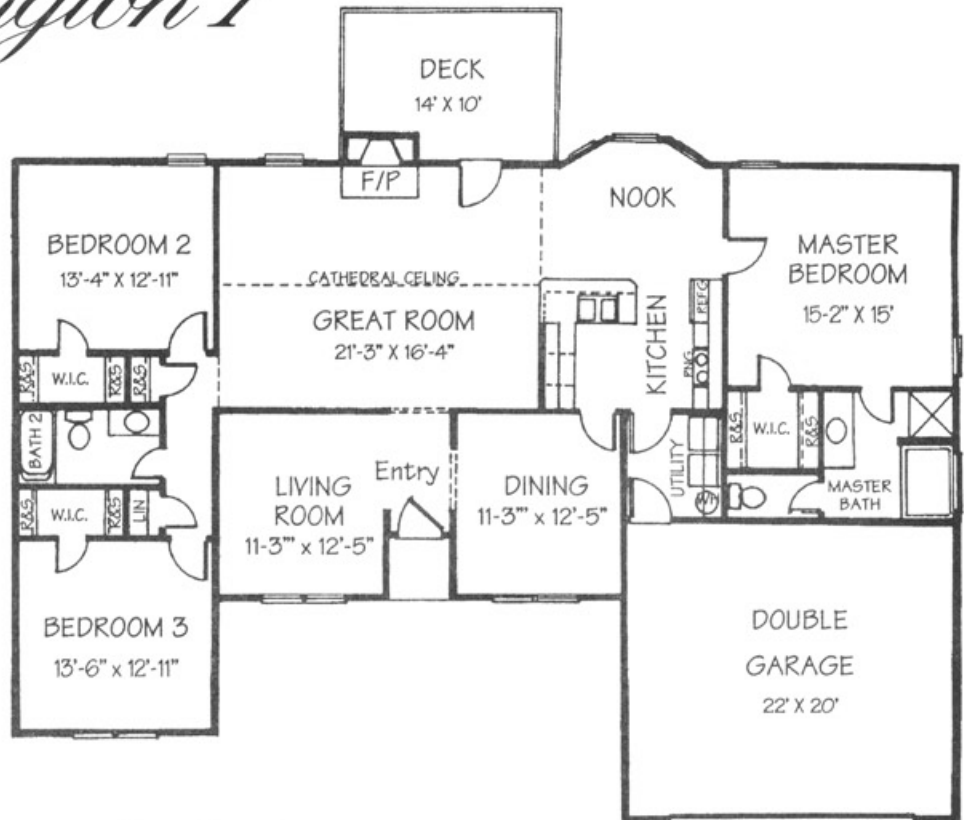

The Burlington I

Heated sq. ft.	1804
Front Dimension	62'
Garage, Porch & Deck	586